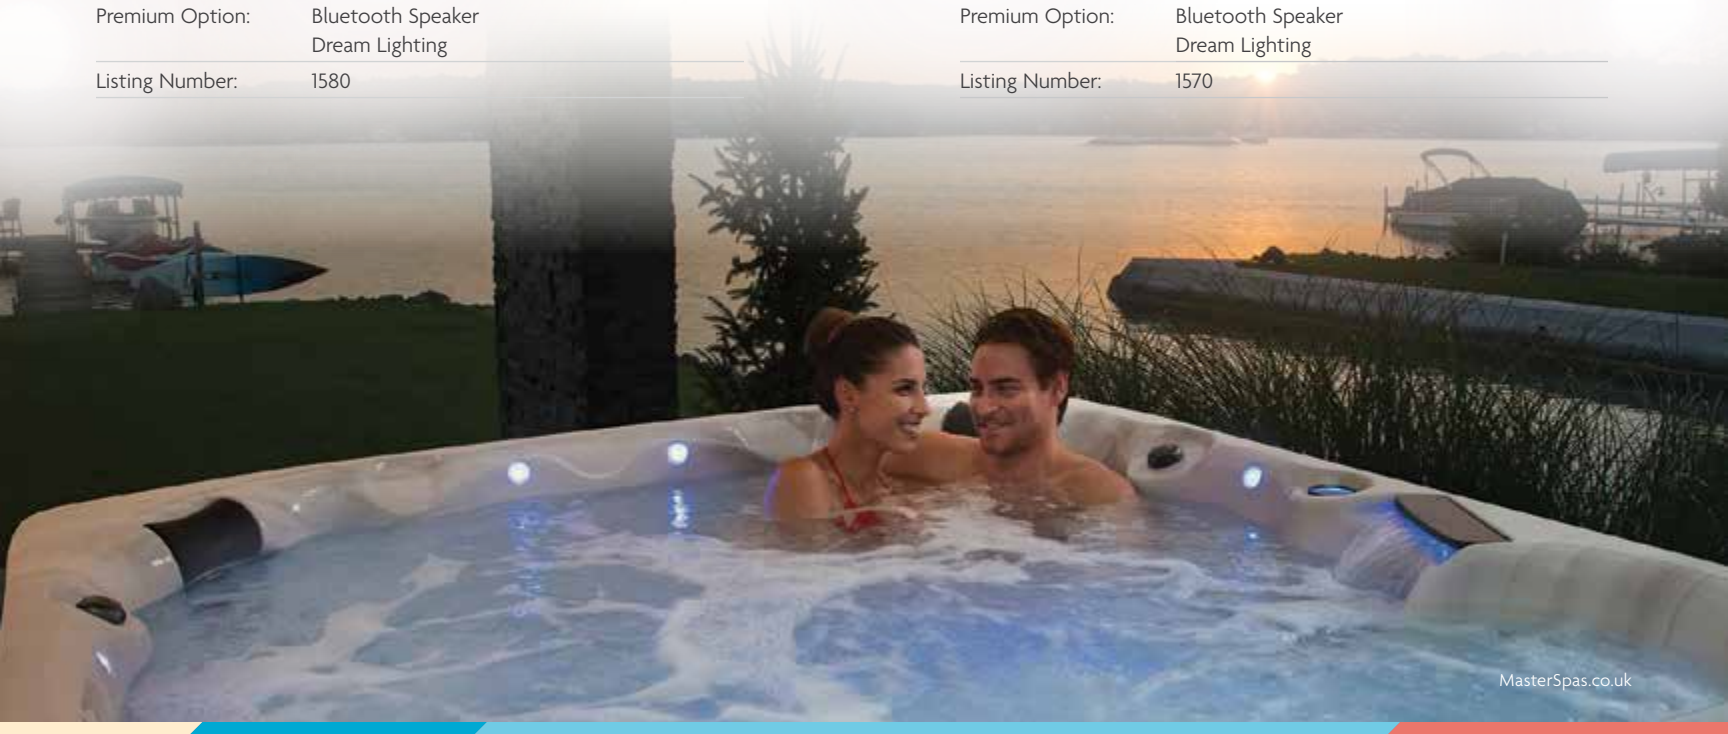

PRECISION 7

Dimensions:	214 cm x 214 cm x 92 cm
Weight (Dry/Full):	349 kg / 2,452 kg
Water Capacity:	1,514 L
Power Requirements:	32 Amp
Seating Capacity:	7
Stainless Steel Jets:	38
Pumps:	2
Water Features:	1
LED Lighting:	Interior LED Lighting Backlit Cupholders
Exclusive Features:	StressRelief Neck and Shoulder Seat™ Master Force™ Bio-Magnetic Therapy System QuietFlo Water Care System™ Vac-Formed ABS Pan Bottom
Premium Option:	Bluetooth Speaker Dream Lighting
Listing Number:	1570